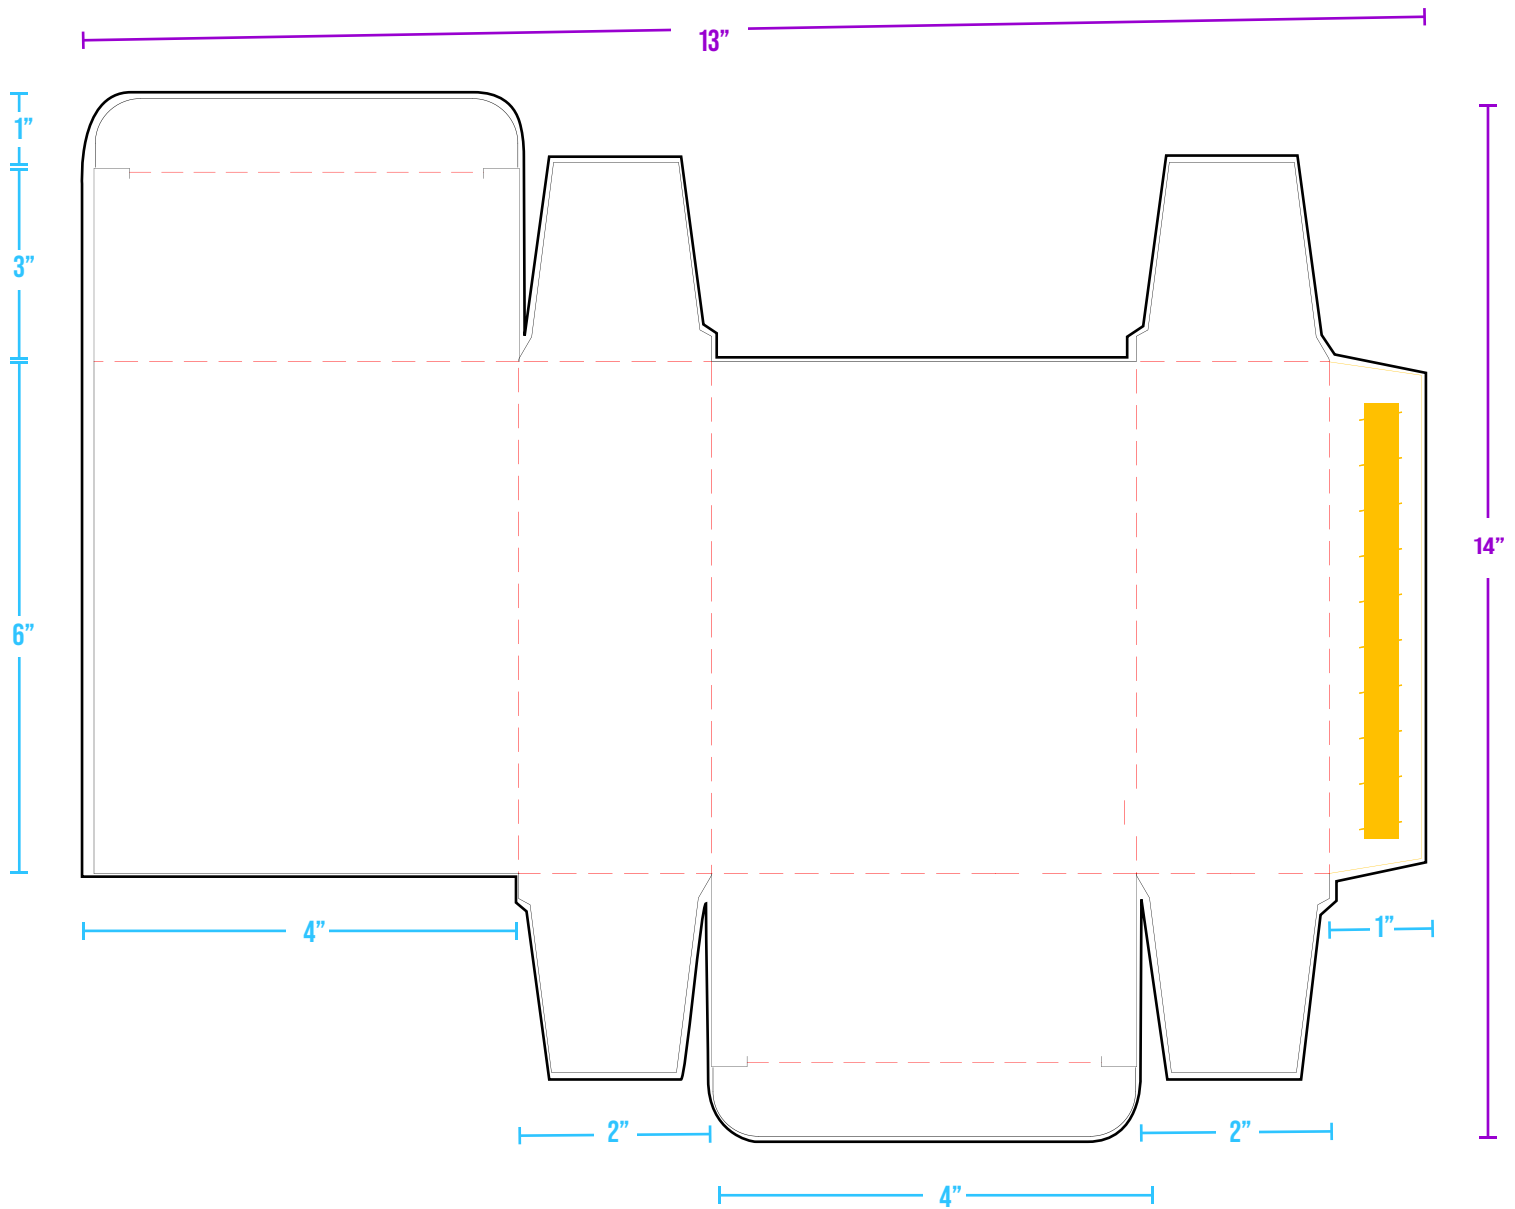

	FOLD LINE
	WINDOW
	GLUE
	DIE-CUT

STYLE: 000007

FABRIC: CARDSTOCK PACKER

CALENDAR: SUMMER 23

NAME: MONARC PERFUME

COLORS: BLACK

CLASS: PACKAGING

CONTACT: SHA@FLWR-MRKT.COM