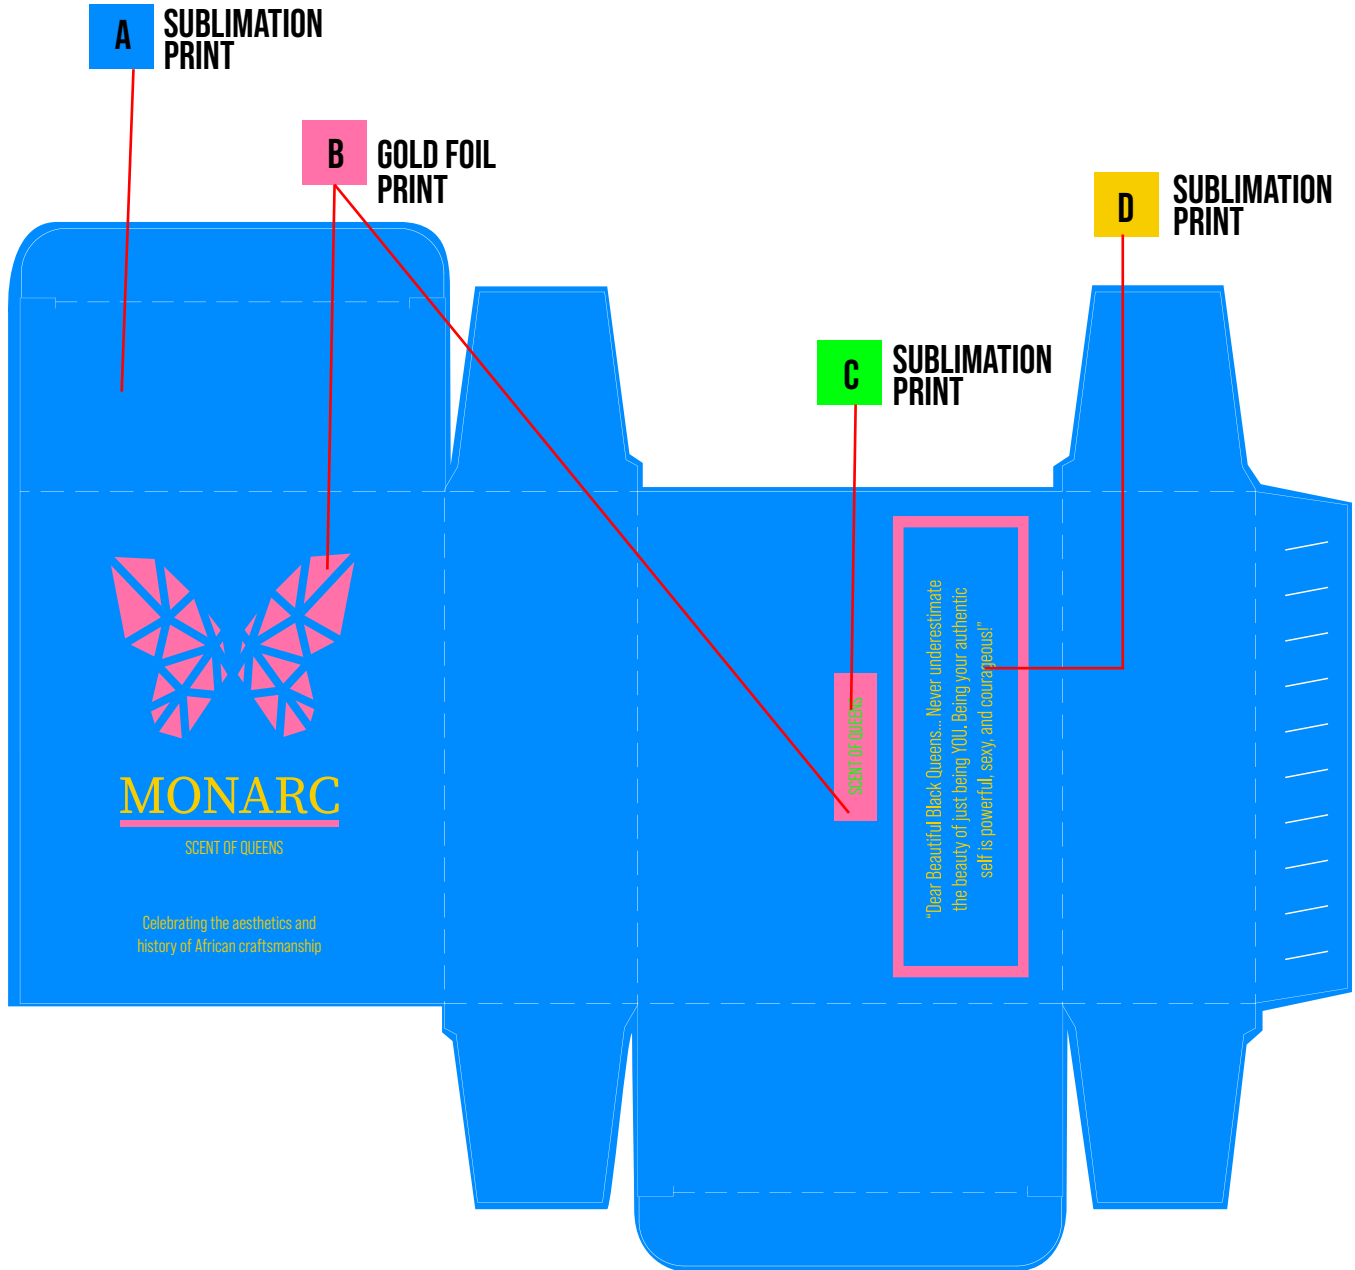

	FOLD LINE
	WINDOW
	GLUE
	DIE-CUT

STYLE: 000007

FABRIC: CARDSTOCK PACKER

CALENDAR: SUMMER 23

NAME: MONARC PERFUME

COLORS: BLACK

CLASS: PACKAGING

CONTACT: SHA@FLWR-MRKT.COM

2-14-23 PROTO TP

BLACK COMBO

A	■	STANDARD BLACK C
B	■	GOLD FOIL
C	■	STANDARD WHITE C
D	■	STANDARD BLACK C

STYLE: 000007

NAME: MONARC PERFUME

FABRIC: CARDSTOCK PACKER

COLORS: BLACK

CALENDAR: SUMMER 23

CLASS: PACKAGING

CONTACT: SHA@FLWR-MRKT.COM

2-14-23 PROTO TP