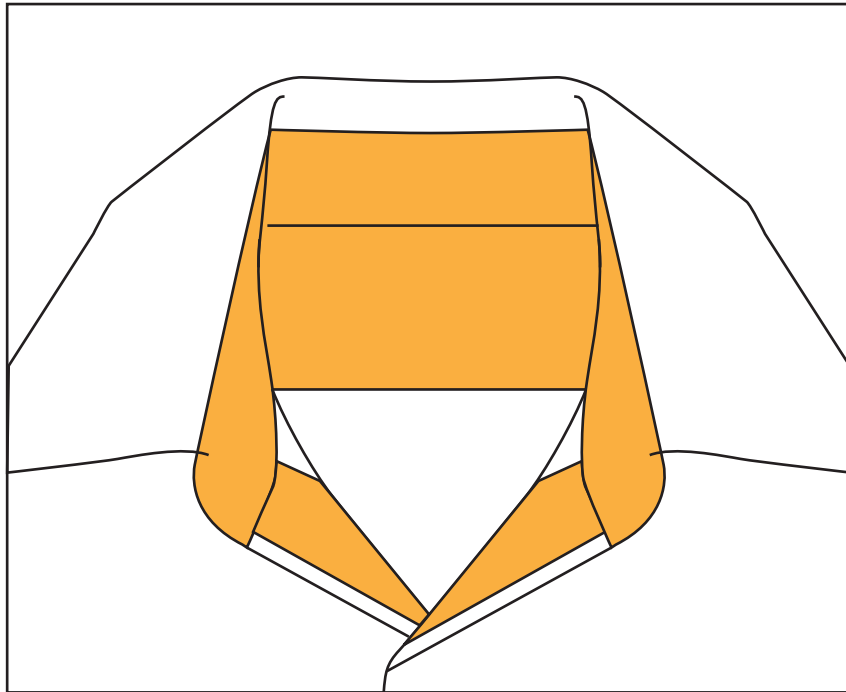

STYLE: 000004

NAME: DINER'S CLUB FLANNEL

2-14-23 PROTO TP

FABRIC: YAH123 100% COTTON

COLORS: RED FLANNEL

CALENDAR: FALL 23

CLASS: TEES

CONTACT: SHARRISON@PAPERPLANE.SHOP

COLLAR DETAILS :

*NOT TO SCALE, SEE SPEC FOR MEASUREMENTS