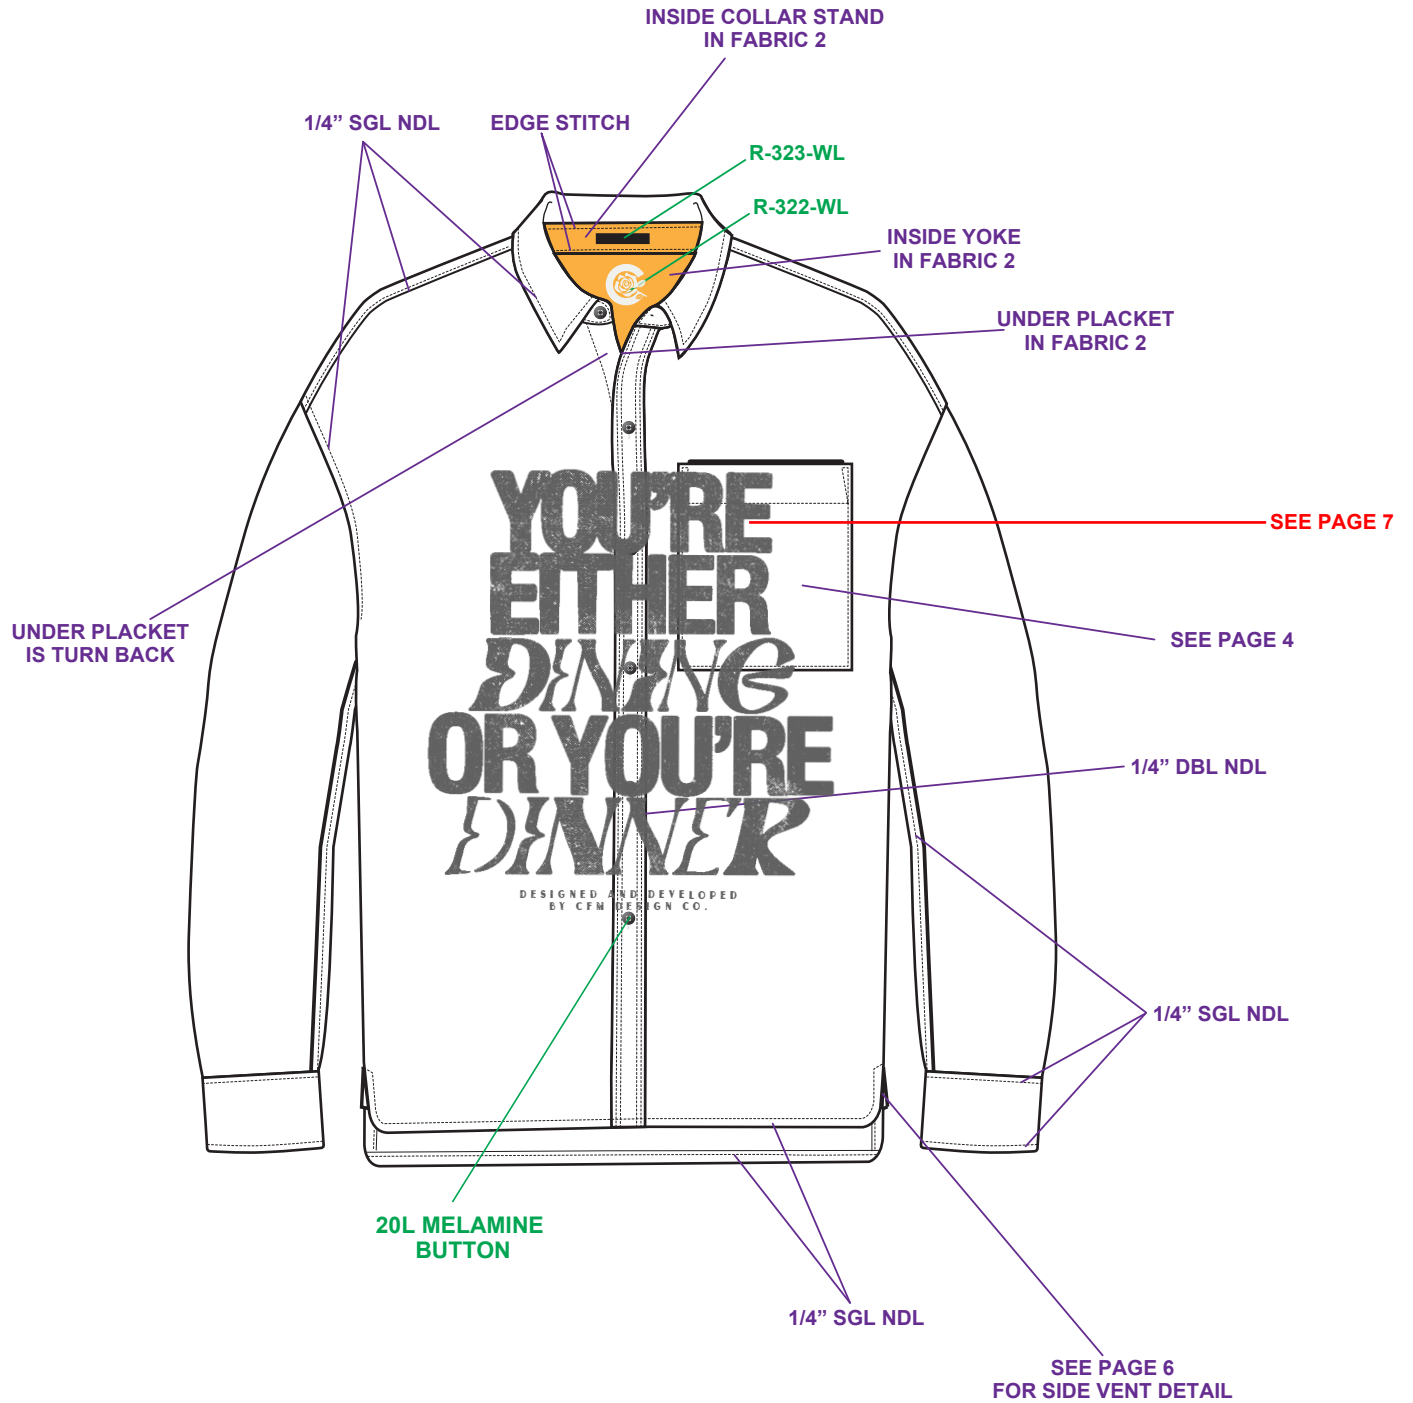

**STYLE: 000004**

**NAME: DINER'S CLUB FLANNEL**

**2-14-23 PROTO TP**

**FABRIC: YAH123 100% COTTON**

**COLORS: RED FLANNEL**

**CALENDAR: FALL 23**

**CLASS: TEES**

**CONTACT: SHARRISON@PAPERPLANE.SHOP**

<b>FABRIC #1</b>	<b>YA123 100% COTTON</b>
<b>FABRIC #2</b>	<b>HQL912 100% COTTON 262GSM - SAME QUALITY AS 600129</b>

**STYLE: 000004**

**NAME: DINER'S CLUB FLANNEL**

**2-14-23 PROTO TP**

FABRIC: YAH123 100% COTTON