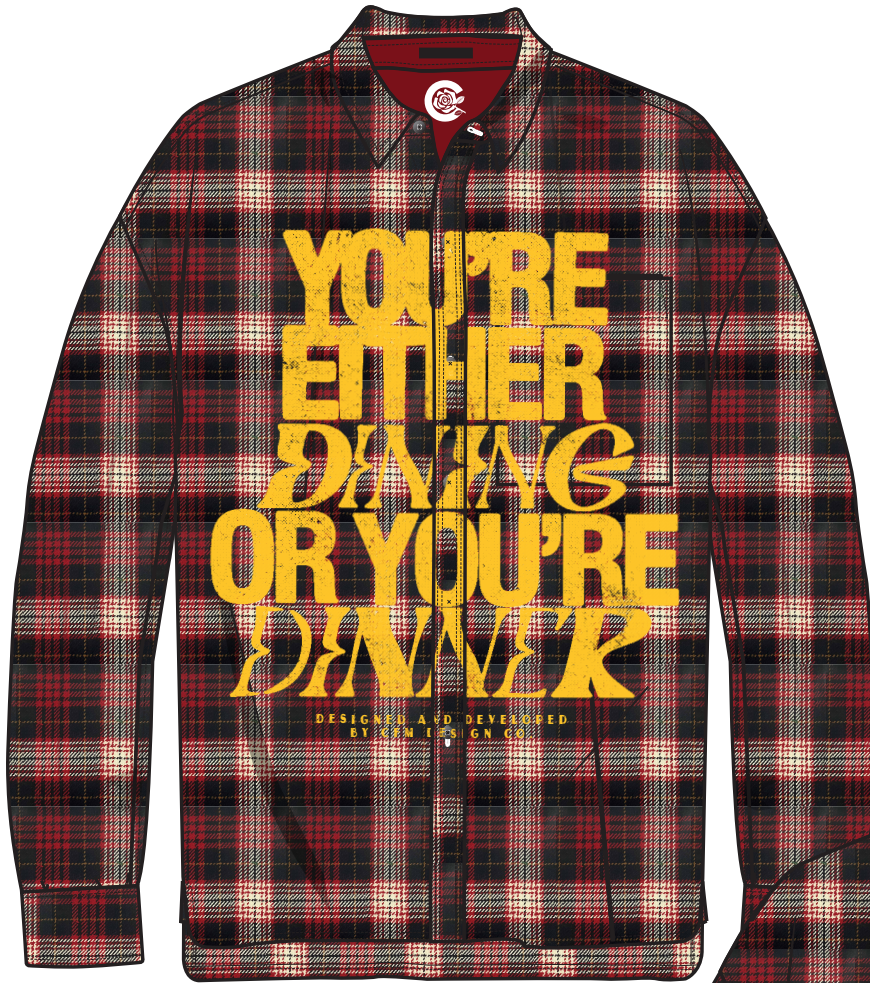

**STYLE: 000004**

**NAME: DINER'S CLUB FLANNEL**

**2-14-23 PROTO TP**

FABRIC: YAH123 100% COTTON

COLORS: RED FLANNEL

CALENDAR: FALL 23

CLASS: TEES

CONTACT: SHARRISON@PAPERPLANE.SHOP

**STYLE: 000004**

**NAME: DINER'S CLUB FLANNEL**

**2-14-23 PROTO TP**

**FABRIC: YAH123 100% COTTON**

**COLORS: RED FLANNEL**

**CALENDAR: FALL 23**

**CLASS: TEES**

**CONTACT: SHARRISON@PAPERPLANE.SHOP**