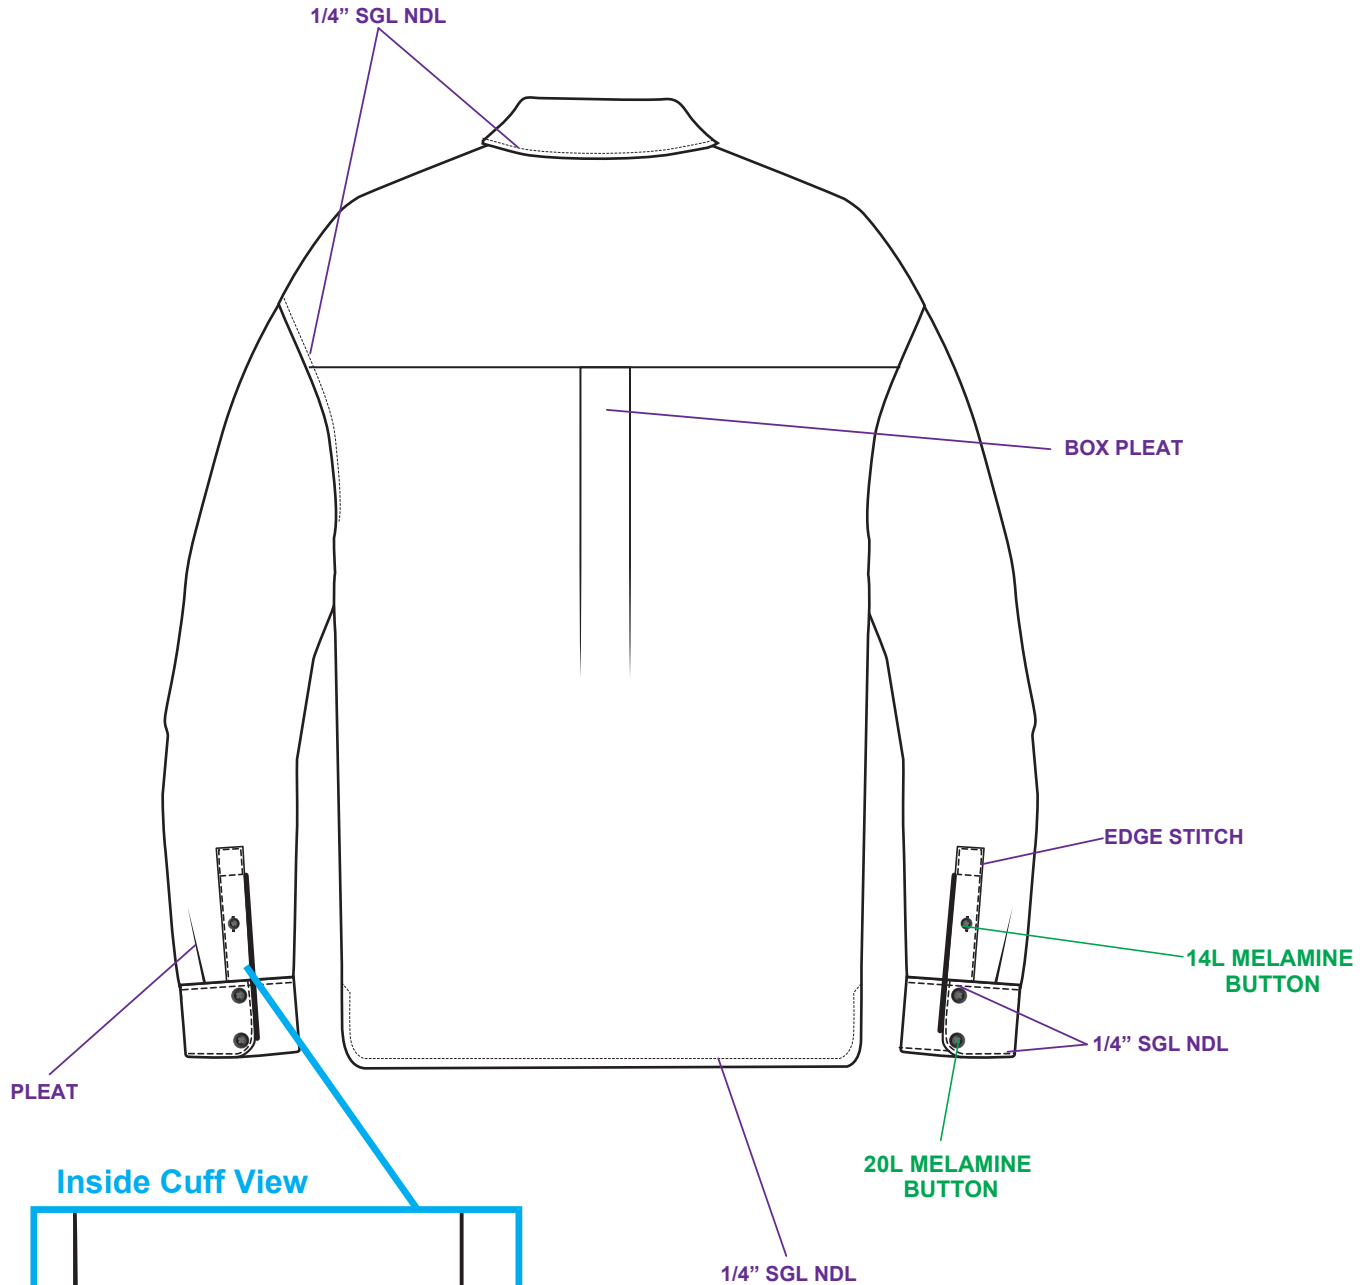

STYLE: 000004

NAME: DINER'S CLUB FLANNEL

2-14-23 PROTO TP

FABRIC: YAH123 100% COTTON

COLORS: RED FLANNEL

CALENDAR: FALL 23

CLASS: TEES

CONTACT: SHARRISON@PAPERPLANE.SHOP