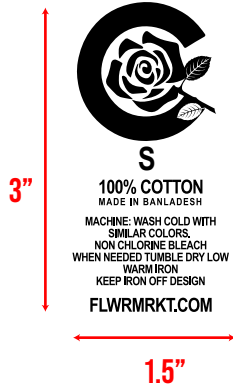

STYLE: 000004

NAME: DINER'S CLUB FLANNEL

2-14-23 PROTO TP

FABRIC: YAH123 100% COTTON

COLORS: RED FLANNEL

CALENDAR: FALL 23

CLASS: TEES

CONTACT: SHARRISON@PAPERPLANE.SHOP

MAIN LABEL ART

RED FLANNEL COMBO
☐ STANDARD WHITE C

ACTUAL SIZE