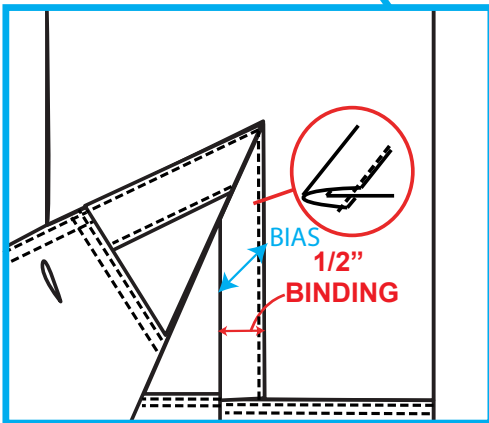

Inside Cuff View

FABRIC #1	YA123 100% COTTON
FABRIC #2	HQL912 100% COTTON 262GSM - SAME QUALITY AS 600129