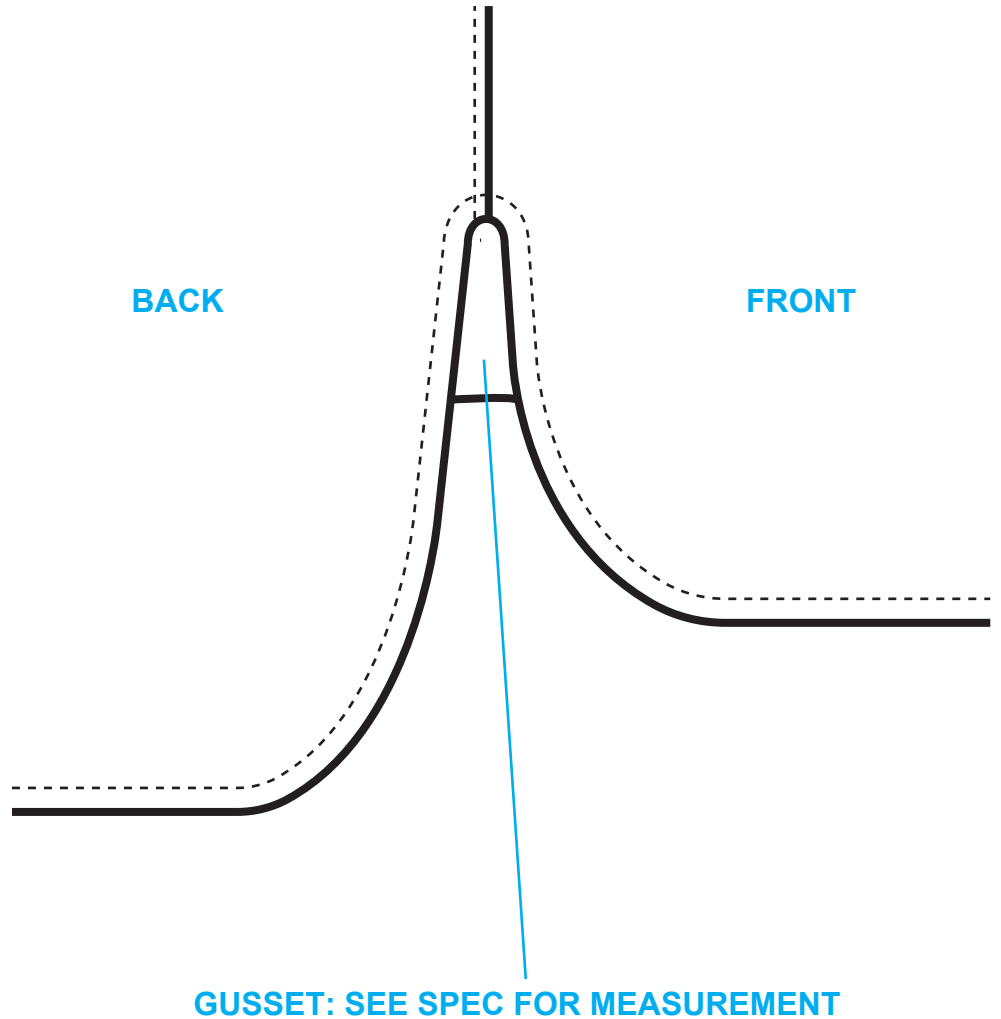

FABRIC: YAH123 100% COTTON

COLORS: RED FLANNEL

CALENDAR: FALL 23

CLASS: TEES

CONTACT: SHARRISON@PAPERPLANE.SHOP

**SIDE GUSSET DETAILS :**

**\*NOT TO SCALE, SEE SPEC FOR MEASUREMENTS**

**STYLE: 000004**