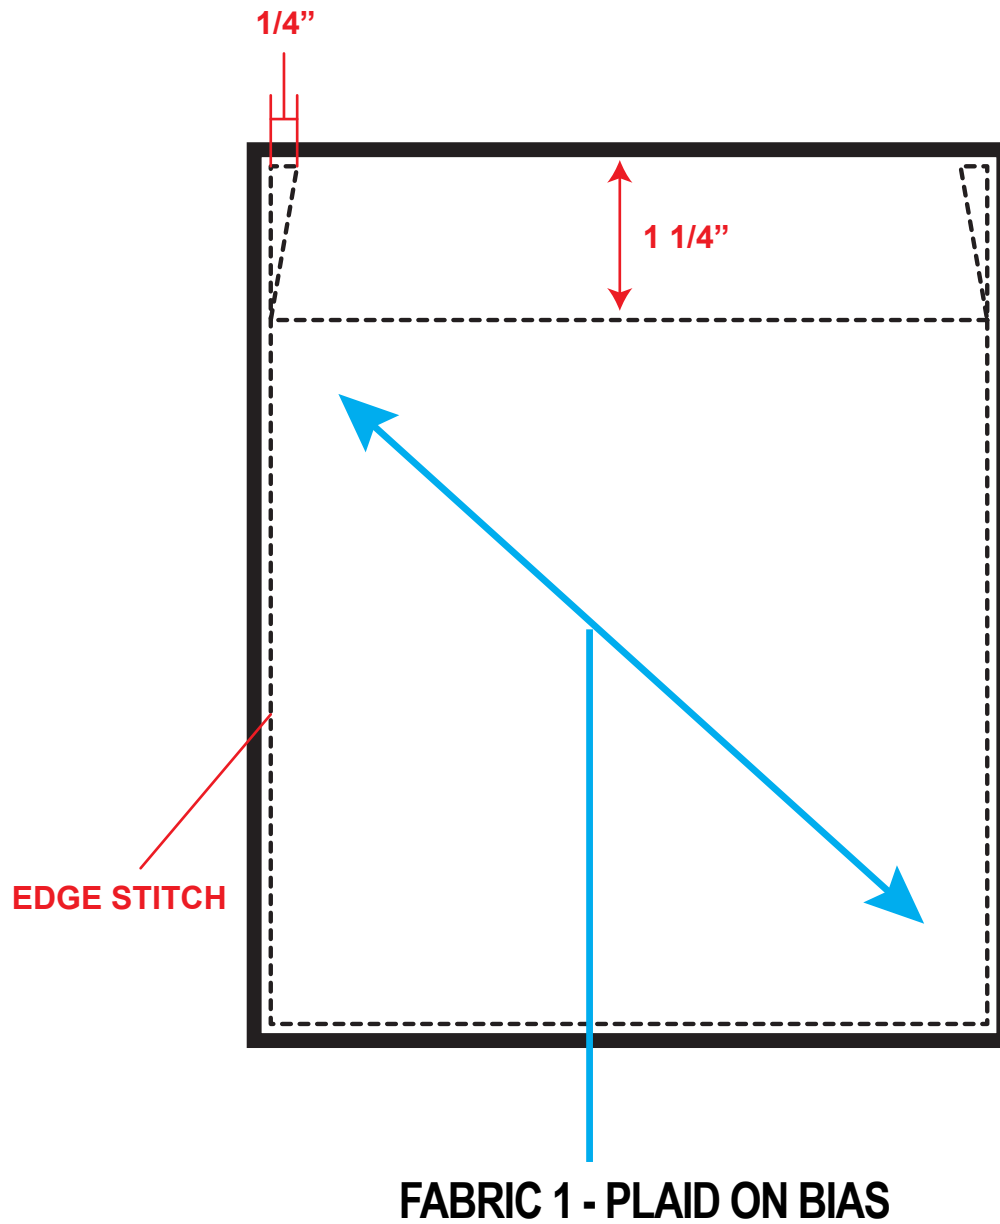

**CHEST POCKET DETAILS :**

**\*NOT TO SCALE, SEE SPEC FOR MEASUREMENTS**

**STYLE: 000004**

**NAME: DINER'S CLUB FLANNEL**

**2-14-23 PROTO TP**

FABRIC: YAH123 100% COTTON

COLORS: RED FLANNEL

CALENDAR: FALL 23