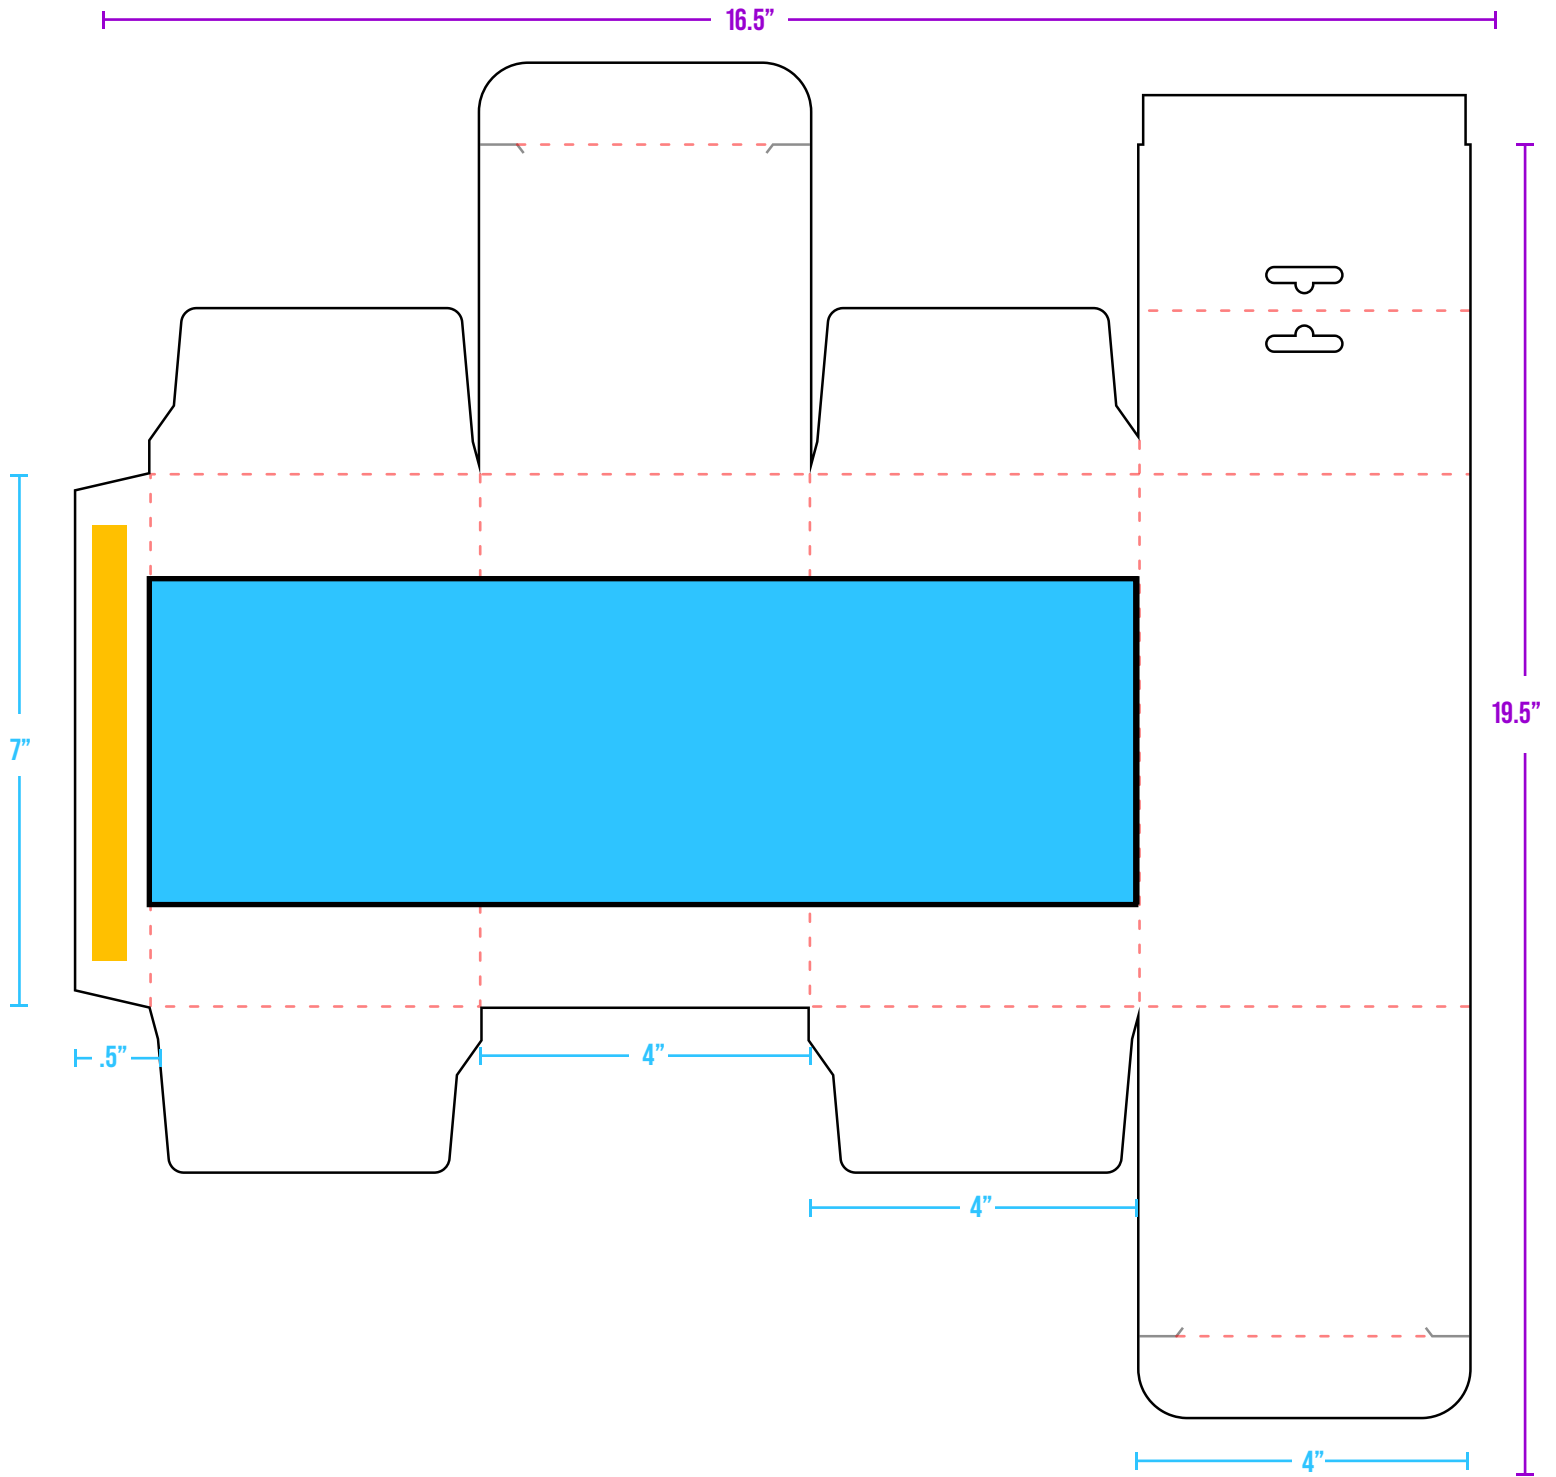

	<b>FOLD LINE</b>
	<b>WINDOW</b>
	<b>GLUE</b>
	<b>DIE-CUT</b>

**STYLE: 000006**

**NAME: MAW CANDLE BOX**

FABRIC: CARDSTOCK PACKER

COLORS: BLACK, PURPLE

CALENDAR: SUMMER 23

CLASS: PACKAGING

CONTACT: SHA@FLWR-MRKT.COM