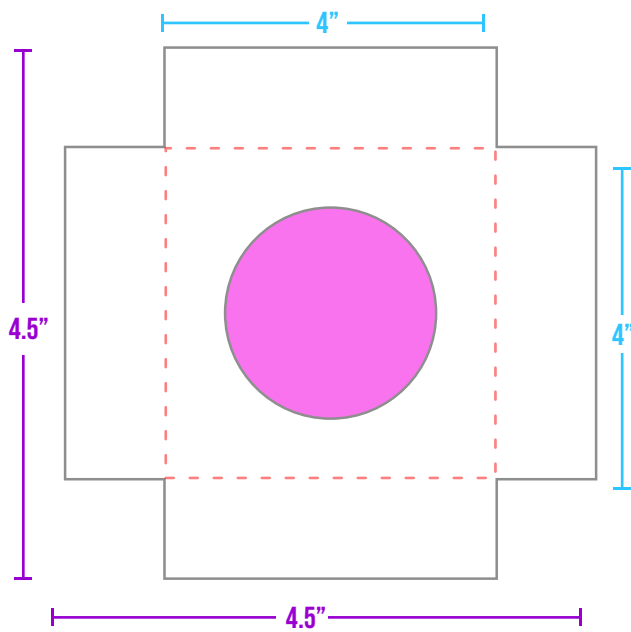

**STYLE: 000006**

FABRIC: CARDSTOCK PACKER

CALENDAR: SUMMER 23

NAME: MAW CANDLE BOX

COLORS: BLACK, PURPLE

CLASS: PACKAGING

CONTACT: SHA@FLWR-MRKT.COM

2-14-23 PROTO TP