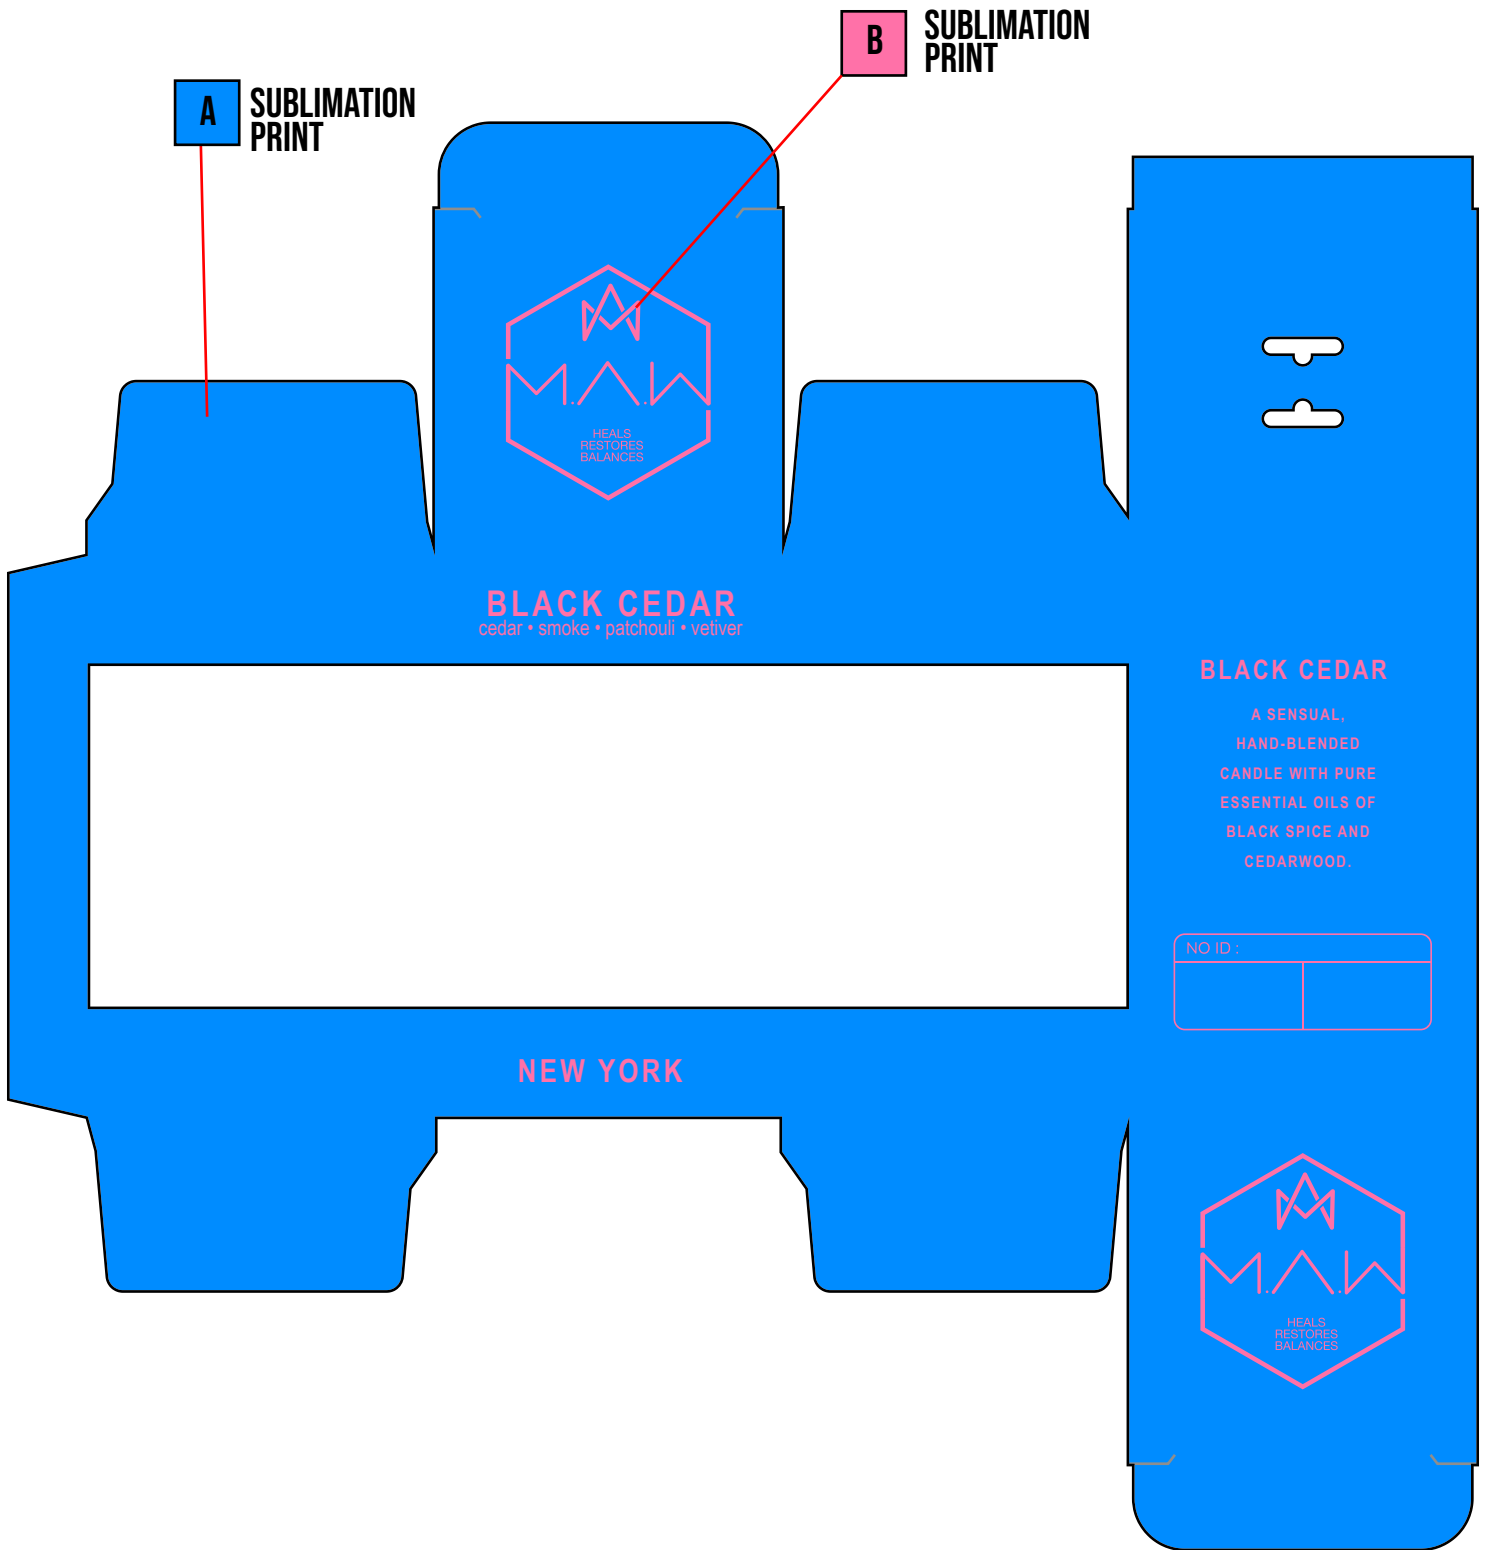

	<b>FOLD LINE</b>
	<b>WINDOW</b>
	<b>GLUE</b>
	<b>DIE-CUT</b>

**STYLE: 000006**

**NAME: MAW CANDLE BOX**

FABRIC: CARDSTOCK PACKER

COLORS: BLACK, PURPLE

CALENDAR: SUMMER 23

CLASS: PACKAGING

CONTACT: SHA@FLWR-MRKT.COM

2-14-23 PROTO TP

**BLACK COMBO**

<b>A</b>		<b>STANDARD BLACK C</b>
<b>B</b>		<b>STANDARD WHITE C</b>

**STYLE: 000006**

**NAME: MAW CANDLE BOX**

FABRIC: CARDSTOCK PACKER

COLORS: BLACK, PURPLE

CALENDAR: SUMMER 23